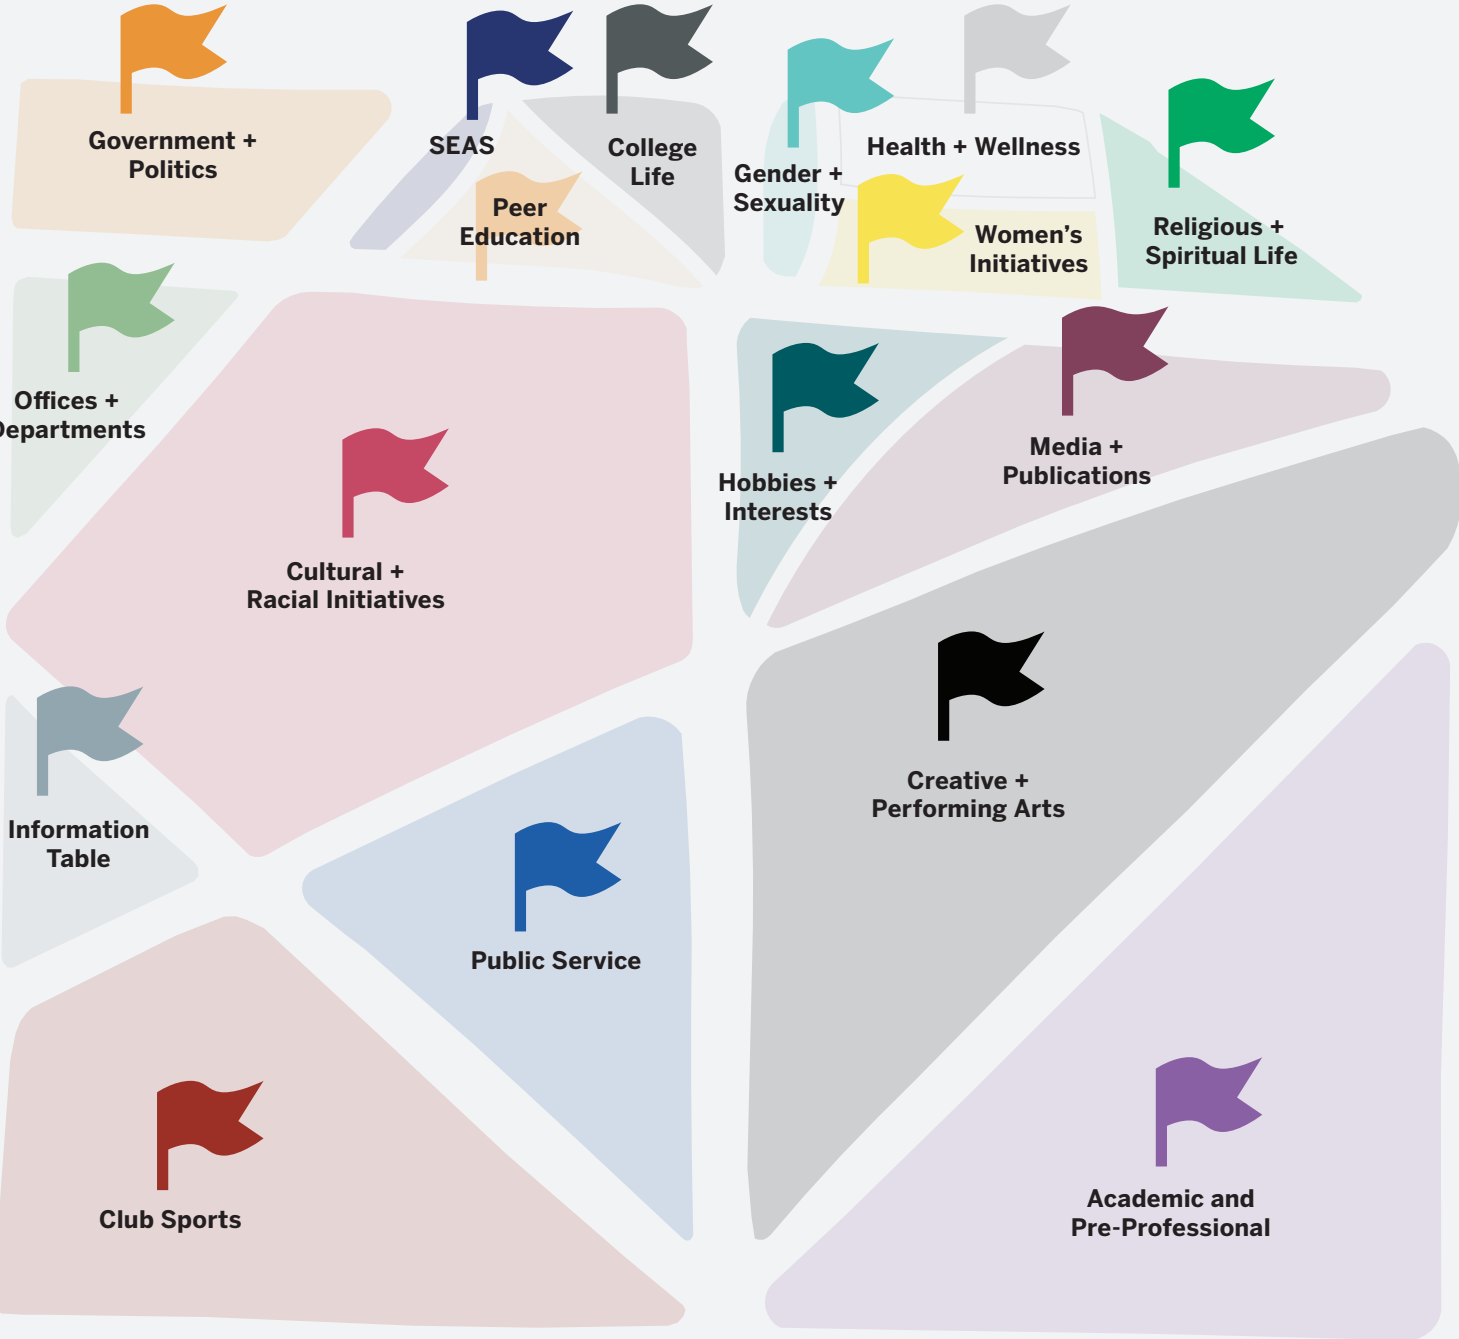

HARVARD COLLEGE
Dean of Students Office

2021 STUDENT INVOLVEMENT FAIR

map & event guide

THAYER HALL ▲

MEMORIAL CHURCH ▲

▼ SEVER HALL

UNIVERSITY HALL AND DEAN OF STUDENTS OFFICE

FIRST-YEAR EXPERIENCE OFFICE (6 PRESCOTT STREET)

WELD HALL ▼

WIDENER LIBRARY ▼